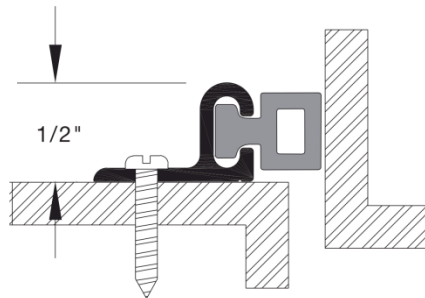

Weatherstrip

Guaranteed quality since 1918

Perimeter Strip/Smoke-Draft

612 – *Sponge Silicone Insert*

#6 x 5/8" sheet metal screws provided.
TEK screws available upon request.

Finishes:

- C - Clear Anodized Aluminum
- D - Dark Bronze Anodized Aluminum
- G - Gold Anodized Aluminum